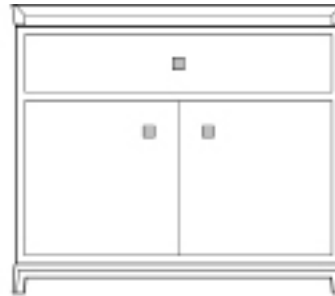

DIMENSIONS

Available in three different widths:

24"W x 18.5"D x 25"H

28"W x 18.5"D x 25"H

32"W x 18.5"D x 25"H

Materials/Finishes options

Available in Ted Boerner standard wood and painted laquer finishes.

Hardware: Blackened Steel Knobs and Rocky Mountain "Brut Collection"

STYLES

Available with left or right facing tray top in six different configurations with the following:

- Drawers or doors
- Closed cavities

Style 1: Three Drawers

Style 2: One drawer above and one cavity below with inside back panel

Style 3: One cavity with inside back panel above and two drawers below

Style 4: One drawer above and one door below

Style 5: One drawer above and one set of hinged double doors below

Style 6: One cavity with inside back panel above and one door below